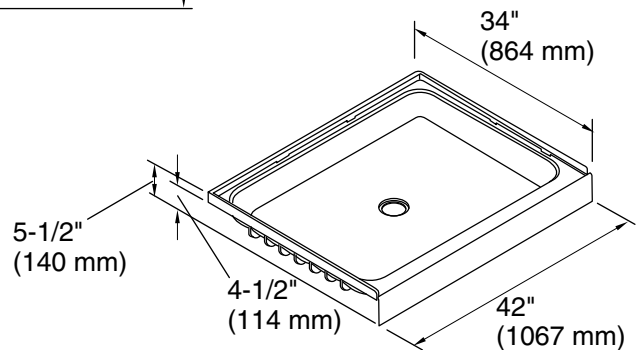

Ensemble™

42" x 34" shower base
72111100

Features

- 4-1/2" (114 mm) threshold.
- Durable high-gloss finish with molded-in textured floor.
- Center drain.
- Suitable for tile-down applications.
- Compatible with Ensemble™ tile complete wall set and Ensemble™ curve complete wall set (series 7211 or 7221)

| Color | Code | Description |
|---|------|----------------|
|  | 0 | White |
|  | 96 | KOHLER Biscuit |

Technical Information

All product dimensions are nominal.

Installation: Three-wall alcove

Drain location: Center