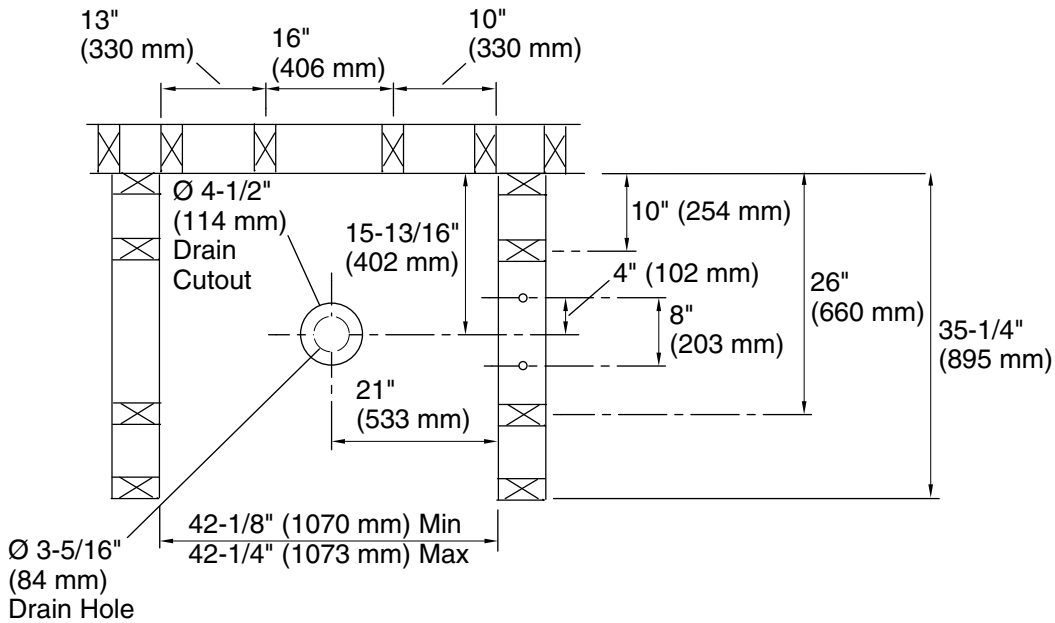

Ensemble™

42" x 34" shower base
72111100

Features

- 4-1/2" (114 mm) threshold.
- Durable high-gloss finish with molded-in textured floor.
- Center drain.
- Suitable for tile-down applications.
- Compatible with Ensemble™ tile complete wall set and Ensemble™ curve complete wall set (series 7211 or 7221)

| Color | Code | Description |
|---|------|----------------|
|  | 0 | White |
|  | 96 | KOHLER Biscuit |

Technical Information

All product dimensions are nominal.

Installation: Three-wall alcove

Drain location: Center